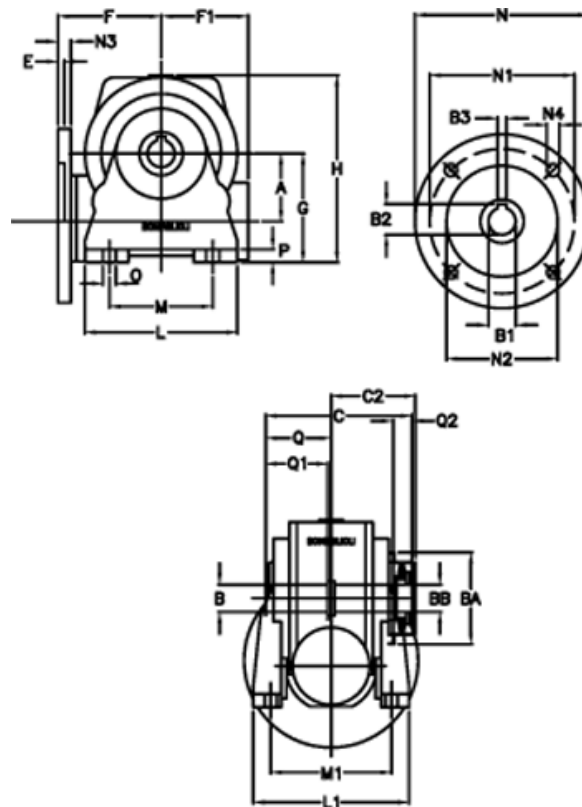

Data Sheet

Article number: 390204908012336

Description: Worm Gear with Torque Limiter
VF 49-L2-N-80 P63B14

Measures

a = 49.50	C2 = 63,5	L1 = 124	O = 8.5
B = 25	Description = VF 49N-xx-63B14	m = 63	P = 12
B1 E7 = 11	E = 3.0	M1 = 98.5	Q = 51.0
B2 = 12.8	F = 70	N = 90	Q1 = 41
B3 H9 = 4	F1 = 63	N1 = 75	Q2 = 15
BA = 63	g = 82	N2 = 60	
BB H7 = 14	H = 138.0	N3 = 7.0	
C = 105	L = 110	N4 = 6	